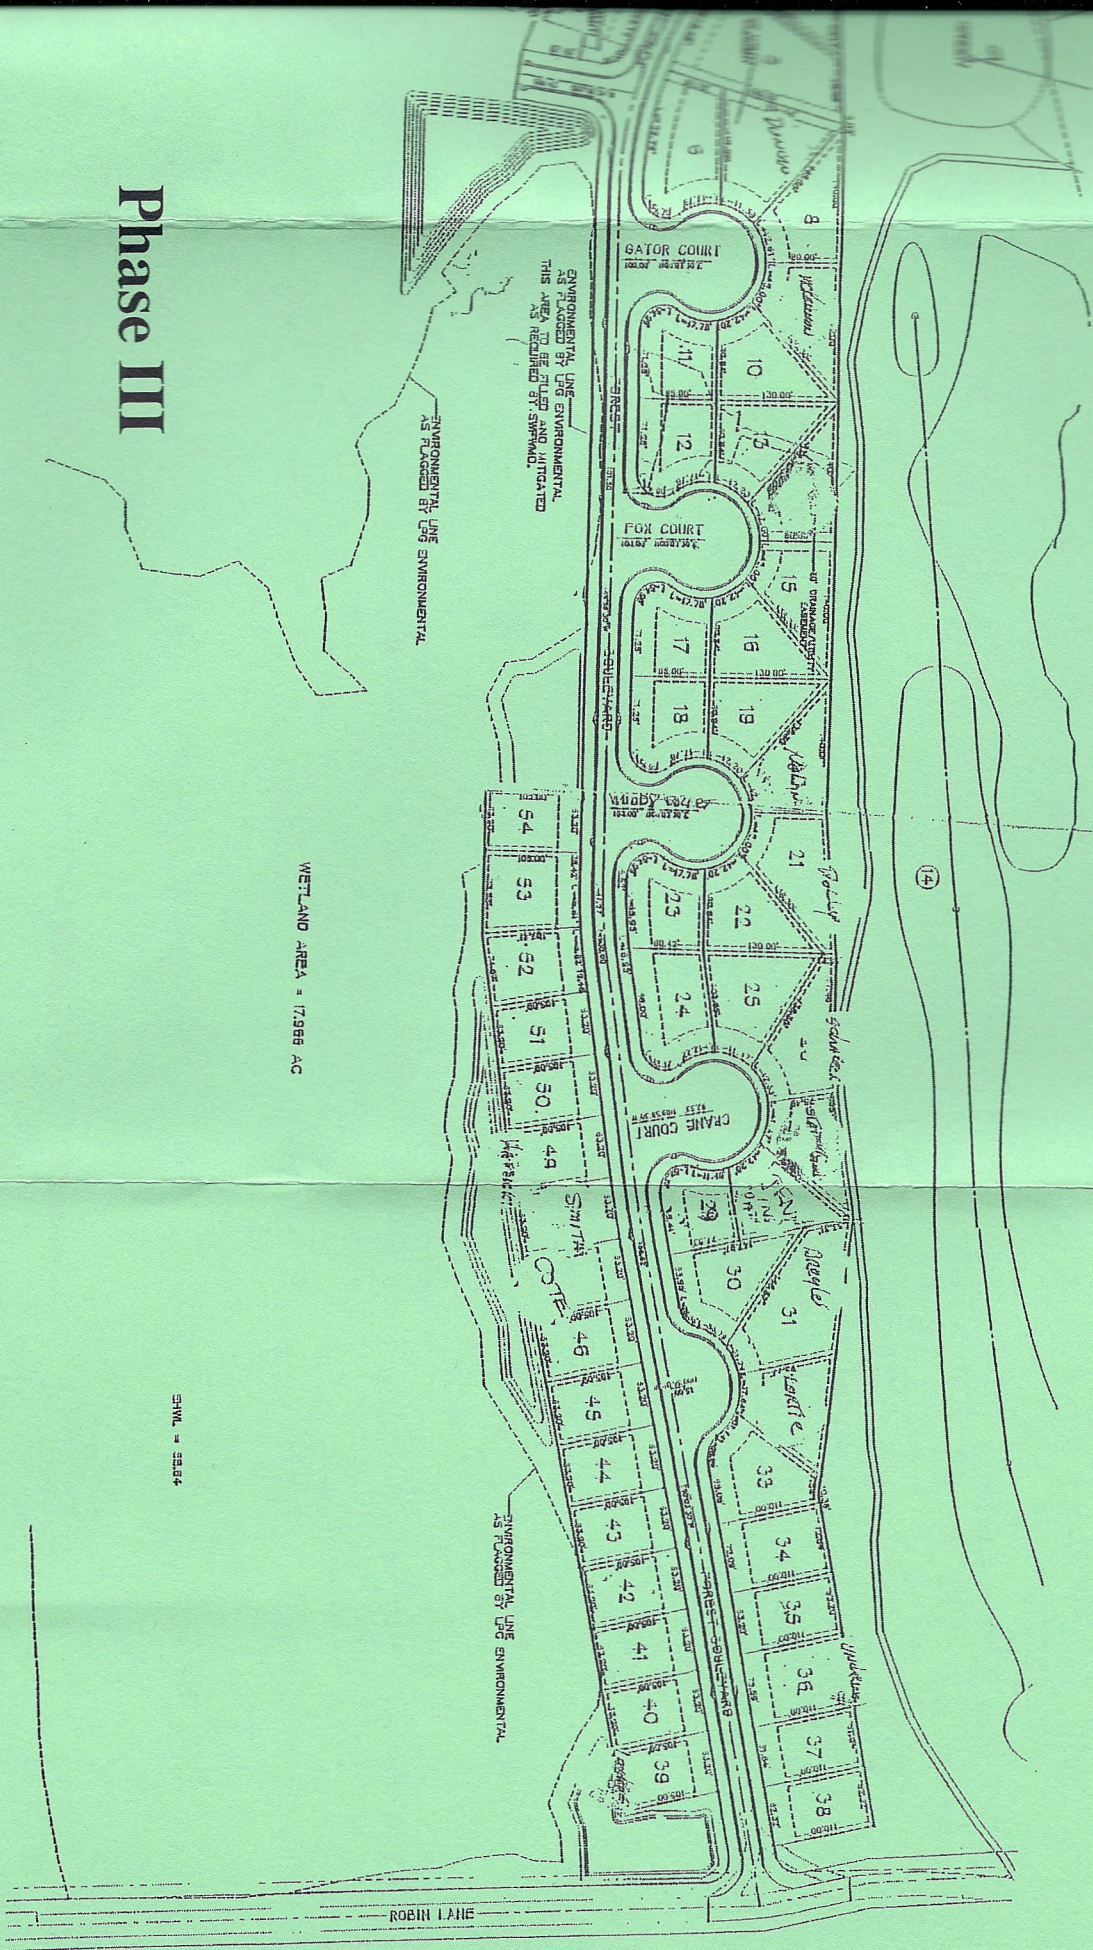

THIS ROAD CONNECTS  
 BOTH SECTIONS OF  
 THE PARK.  
 TO PHASE II

THE HERE -  
 PROPERTY  
 GROUND

A Resident-Owned Community

50 Continental Blvd.  
 Highway 44 East  
 Wildwood, FL 34785  
 (352) 748-0100

UKA HUMPKA

A Resident-Owned Community

50 Continental Blvd  
Highway 44 E  
Wildwood, FL 32994  
(352) 748-0100

Phase II

WETLAND AREA = 17.966 AC

SHWL = 88.64

A Resident-Owned Community

50 Continental Blvd.  
 Highway 44 East  
 Wildwood, FL 34785  
 (352) 748-0100

# Phase III

WETLAND AREA = 17,988 AC

SCALE = 1" = 50.00'

ROBIN LANE