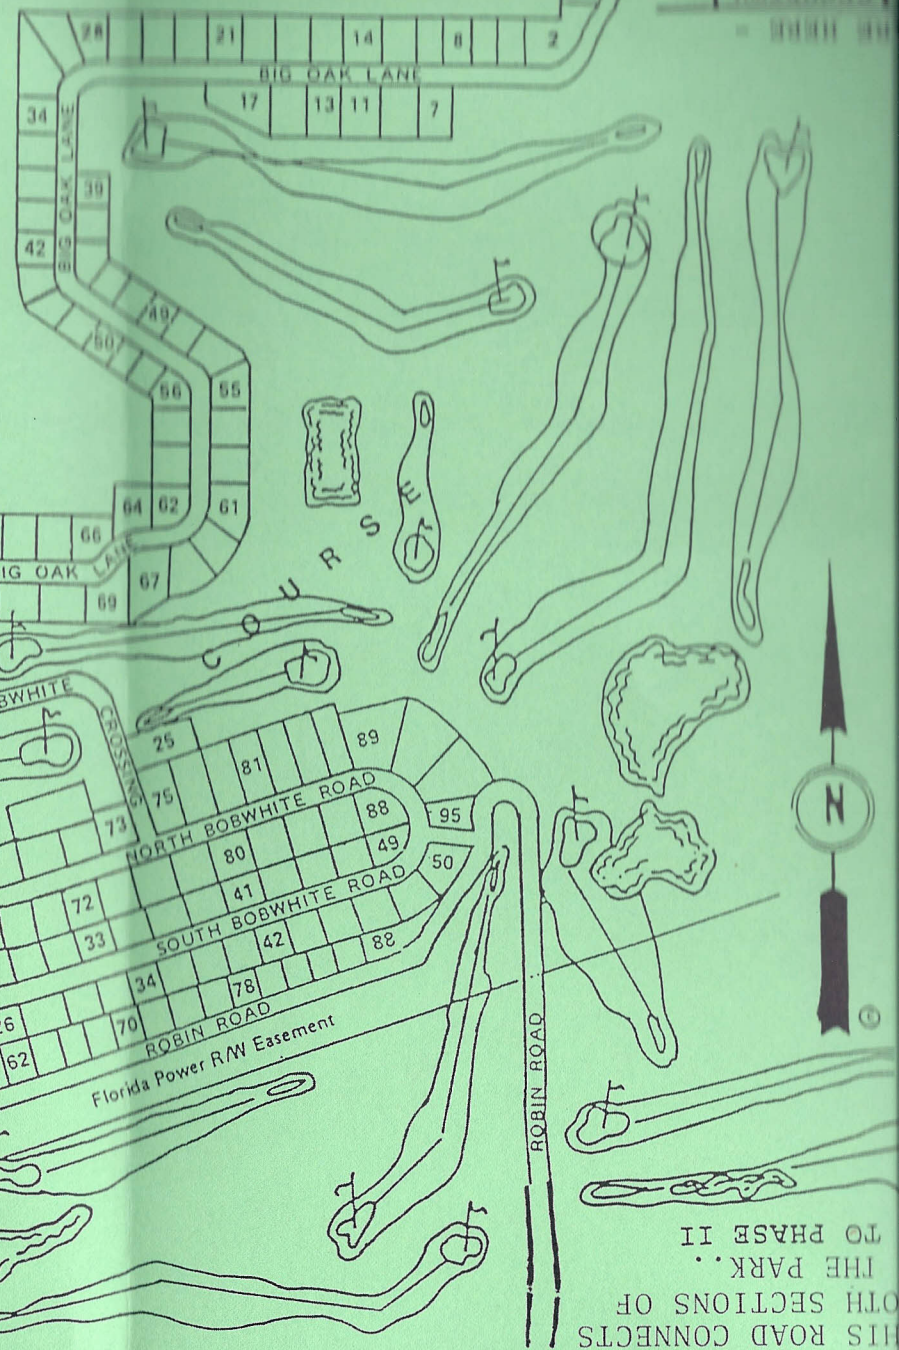

THIS ROAD CONNECTS  
 BOTH SECTIONS OF  
 THE PARK.  
 TO PHASE II

THE HERE -  
 PROPERTY  
 GROUND

A Resident-Owned Community

50 Continental Blvd.  
 Highway 44 East  
 Wildwood, FL 34785  
 (352) 748-0100

UKA HUMPKA

A Resident-Owned Community

50 Continental Blvd  
Highway 44 E  
Wildwood, FL 32994  
(352) 748-0100

Phase II

WETLAND AREA = 17.966 AC

SHWL = 88.64

A Resident-Owned Community

50 Continental Blvd.  
 Highway 44 East  
 Wildwood, FL 34785  
 (352) 748-0100

# Phase III

WETLAND AREA = 17,988 AC

SCALE = 1" = 50.00'

ROBIN LANE