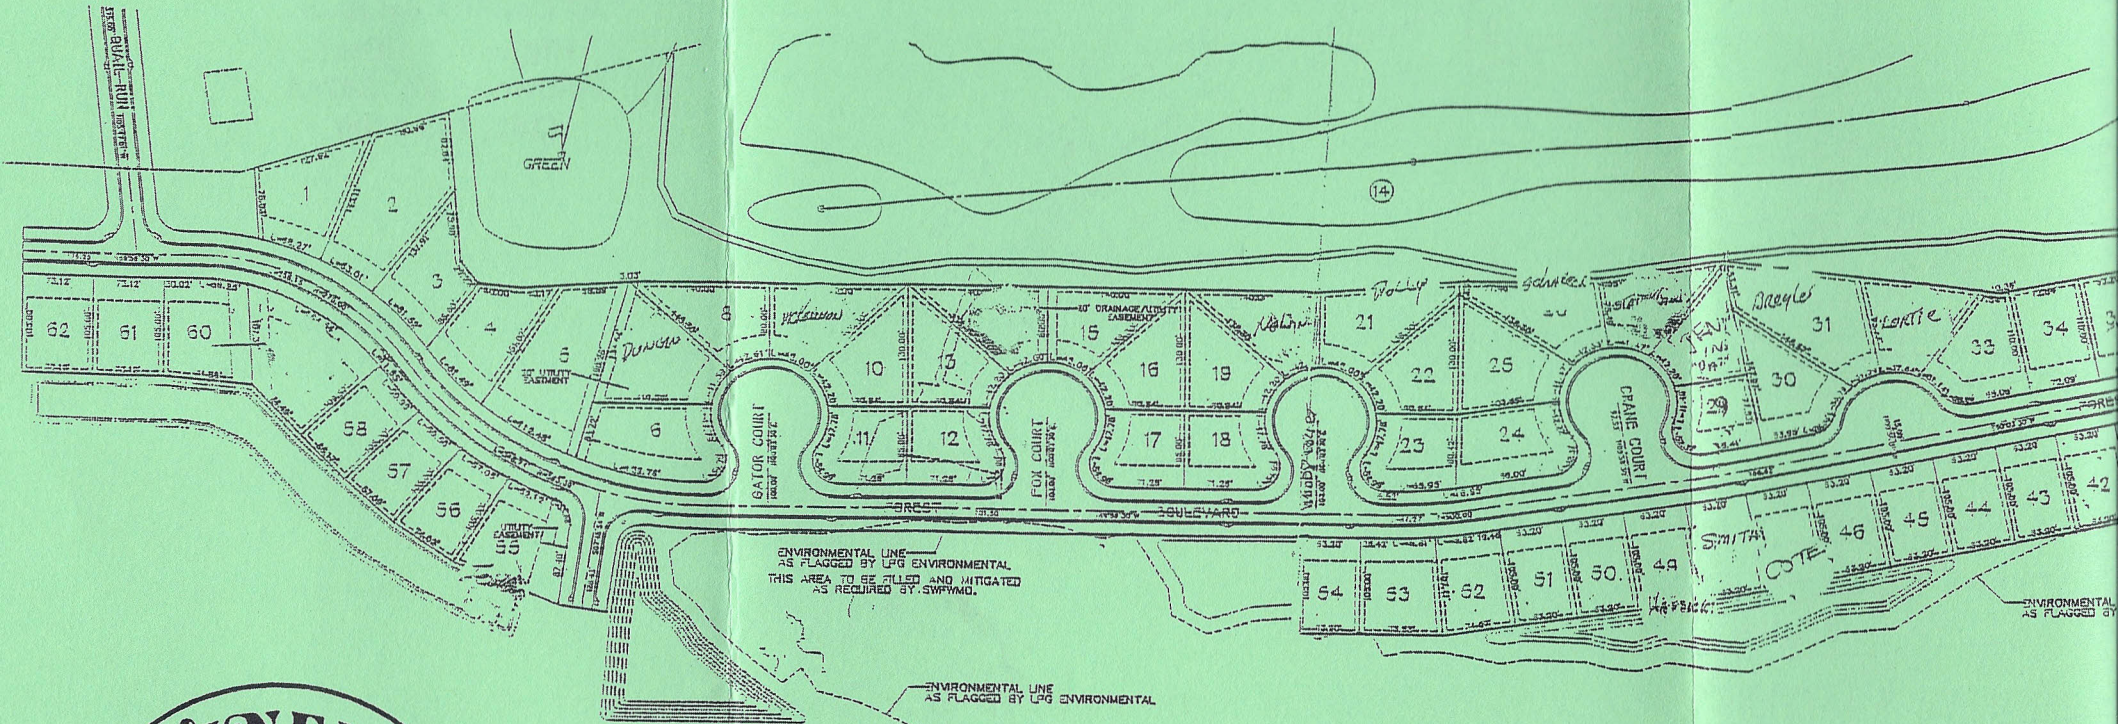

THIS ROAD CONNECTS  
 BOTH SECTIONS OF  
 THE PARK.  
 TO PHASE II

THE HERE -  
 PROPERTY  
 GROUND

A Resident-Owned Community

50 Continental Blvd.  
 Highway 44 East  
 Wildwood, FL 34785  
 (352) 748-0100

UKA HUMPKA

A Resident-Owned Community

50 Continental Blvd  
Highway 44 E  
Wildwood, FL 32994  
(352) 748-0100

Phase II

WETLAND AREA = 17.966 AC

SHWL = 88.64

A Resident-Owned Community

50 Continental Blvd.  
 Highway 44 East  
 Wildwood, FL 34785  
 (352) 748-0100

# Phase III

# Phase III

WETLAND AREA = 17,988 AC

SCALE = 1" = 50.00'

ROBIN LANE