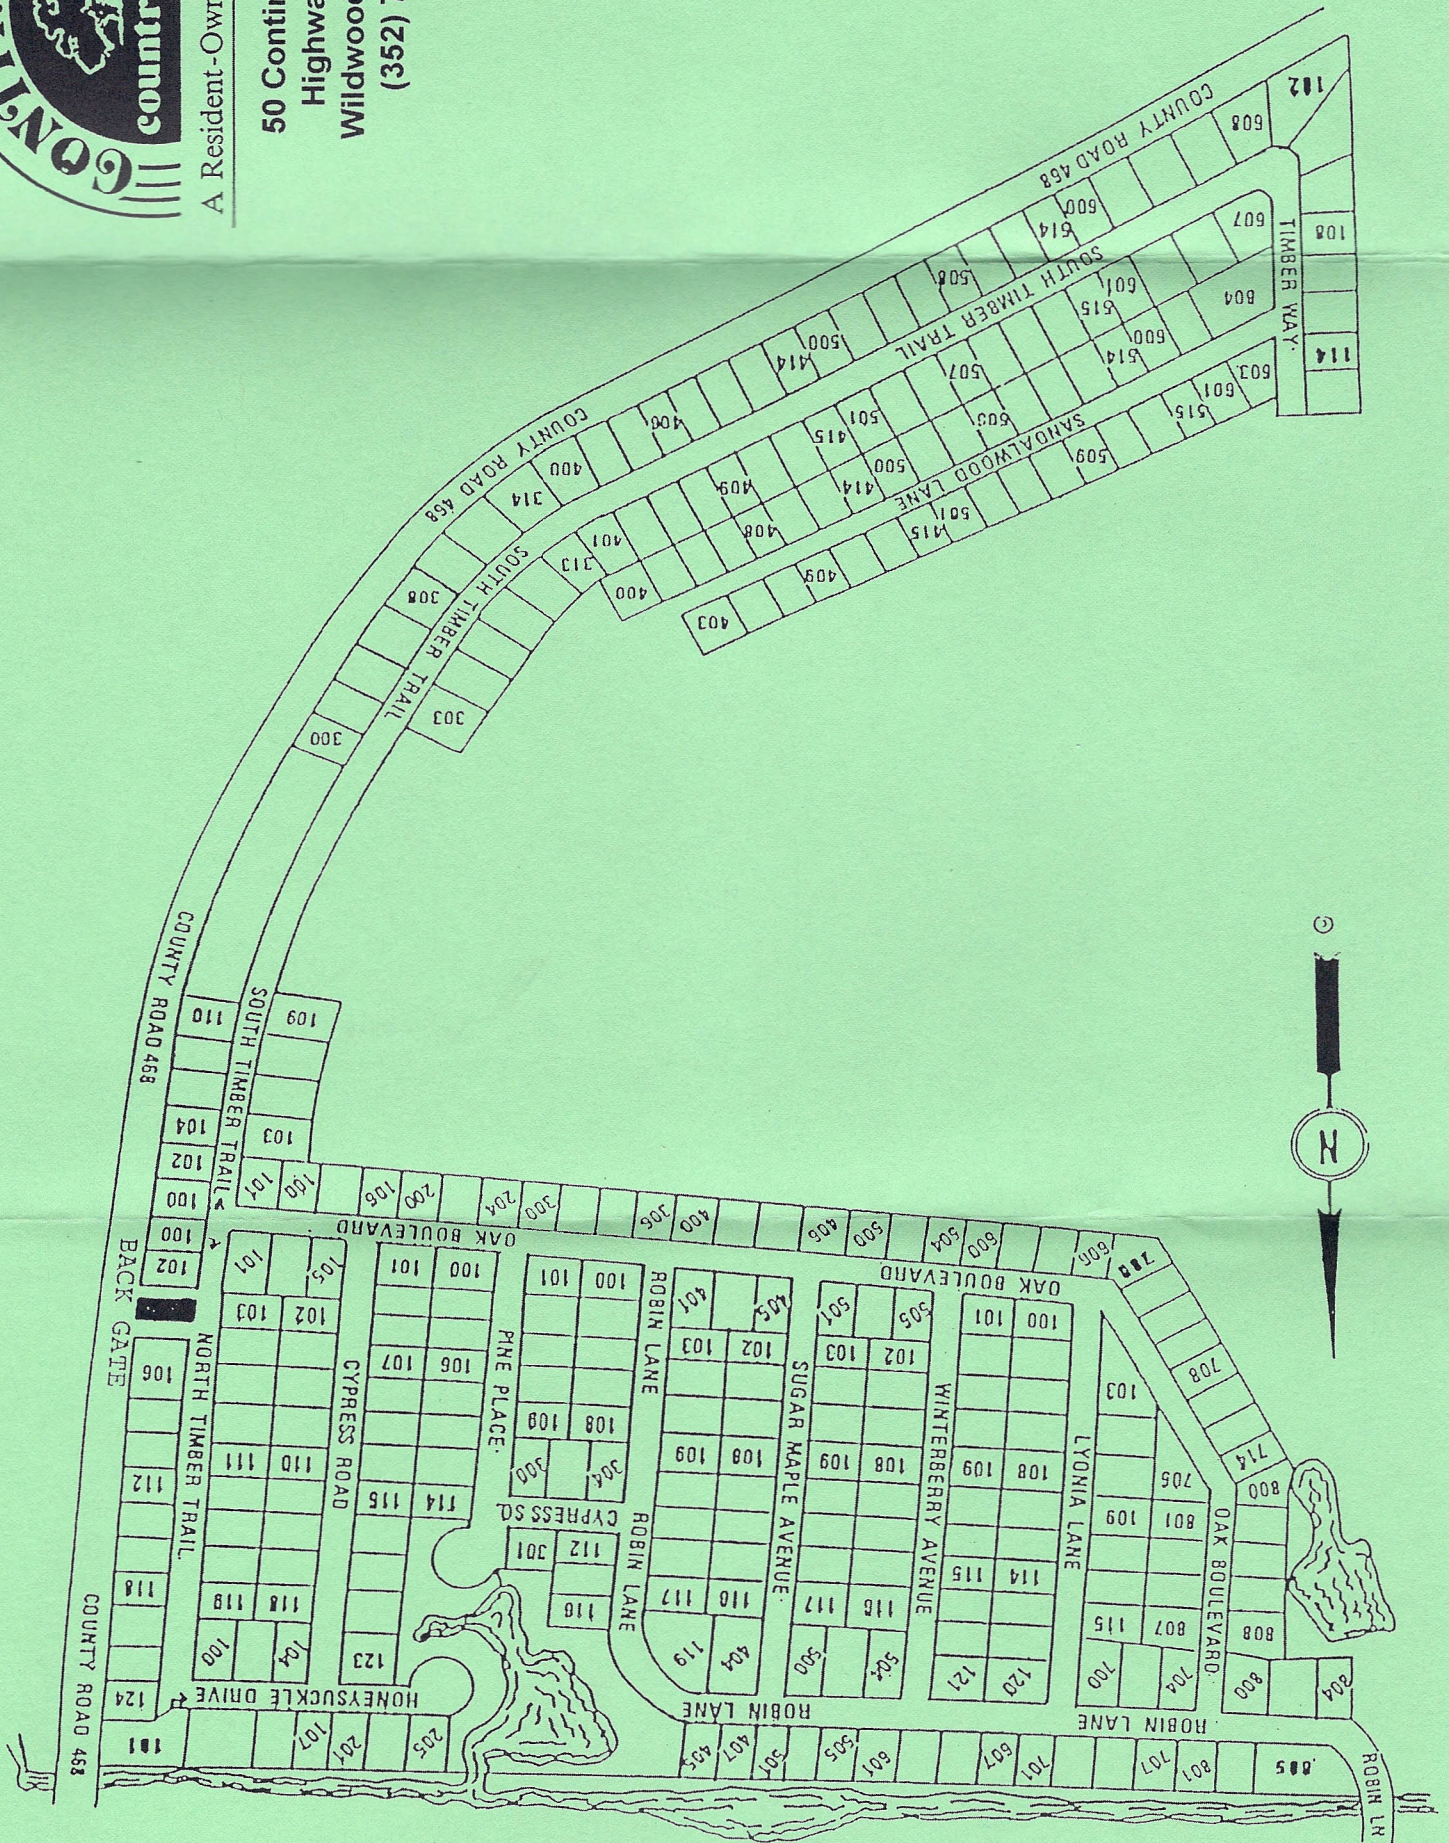

THIS ROAD CONNECTS  
 BOTH SECTIONS OF  
 THE PARK.  
 TO PHASE II

THE HERE -  
 PROPERTY  
 GROUND

A Resident-Owned Community

50 Continental Blvd.  
 Highway 44 East  
 Wildwood, FL 34785  
 (352) 748-0100

UKA HUMPKA

A Resident-Owned Community

50 Continental Blvd  
Highway 44 E  
Wildwood, FL 32994  
(352) 748-0100

Phase II

WETLAND AREA = 17.966 AC

SHWL = 88.64

A Resident-Owned Community

50 Continental Blvd.  
 Highway 44 East  
 Wildwood, FL 34785  
 (352) 748-0100

# Phase III

WETLAND AREA = 17,988 AC

SCALE = 1" = 50.00'

ROBIN LANE