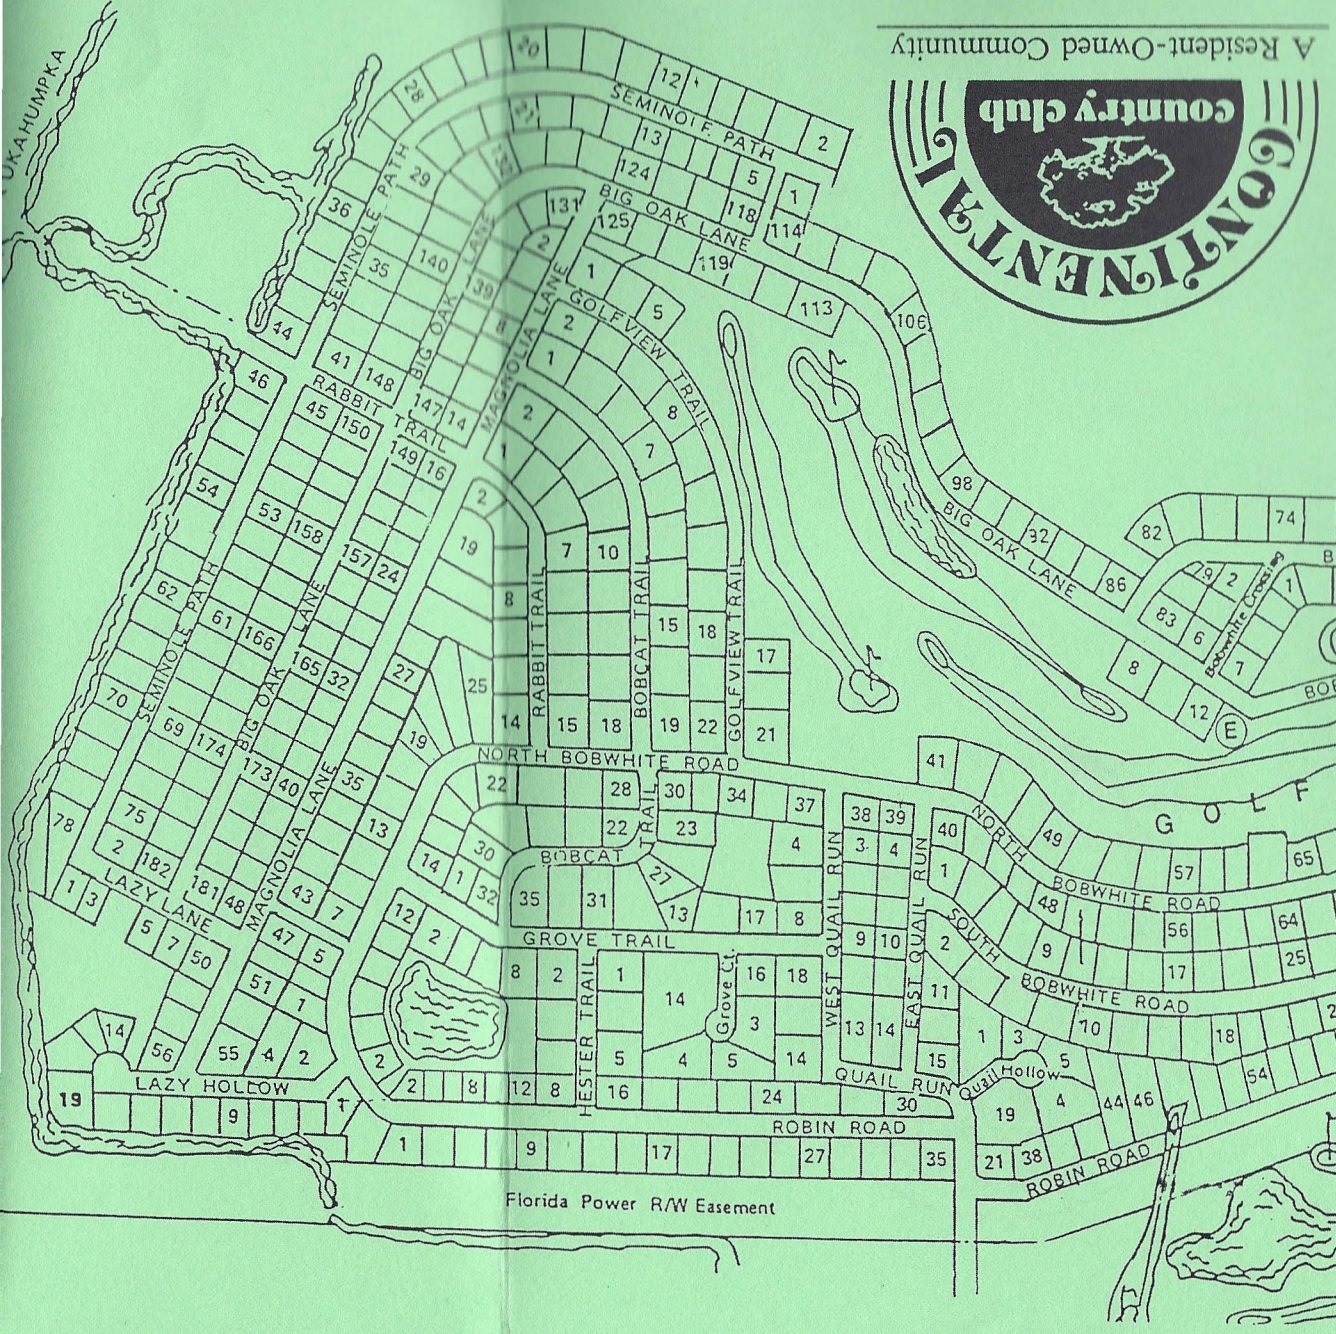

THIS ROAD CONNECTS  
 BOTH SECTIONS OF  
 THE PARK.  
 TO PHASE II

THE HERE -  
 PROPERTY  
 GROUND

A Resident-Owned Community

50 Continental Blvd.  
 Highway 44 East  
 Wildwood, FL 34785  
 (352) 748-0100

UKA HUMPKA

A Resident-Owned Community

50 Continental Blvd  
Highway 44 E  
Wildwood, FL 32994  
(352) 748-0100

Phase II

WETLAND AREA = 17.966 AC

SHWL = 88.64

A Resident-Owned Community

50 Continental Blvd.  
 Highway 44 East  
 Wildwood, FL 34785  
 (352) 748-0100

# Phase III

WETLAND AREA = 17,988 AC

SCALE = 1" = 50.00'

ROBIN LANE